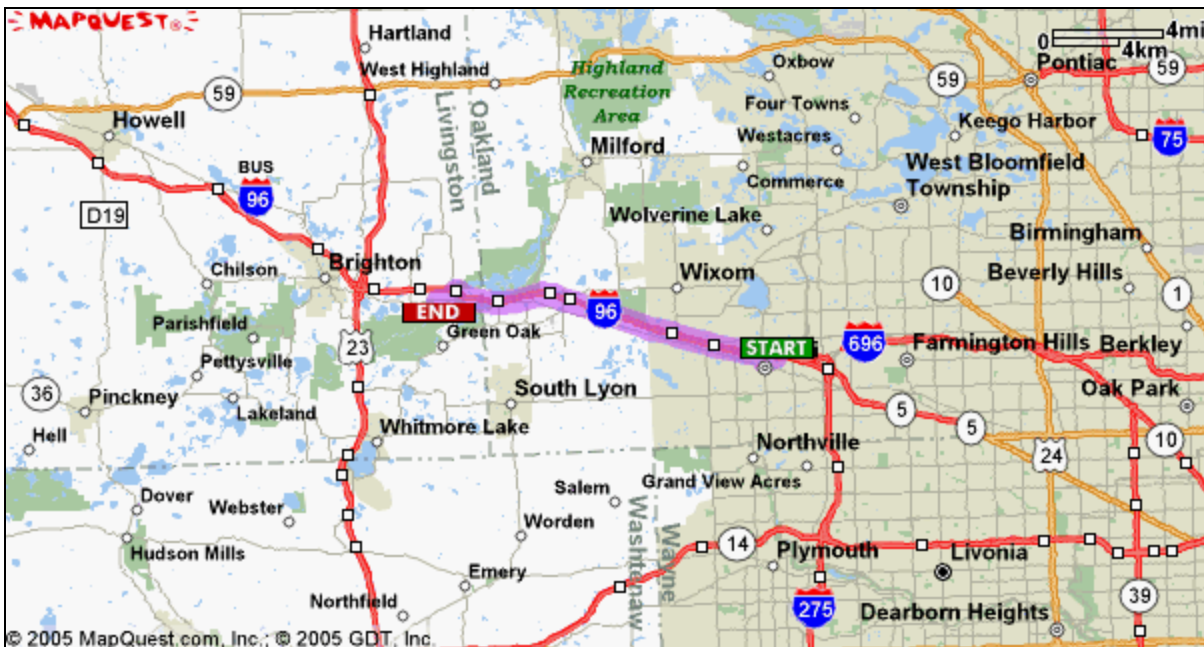

[Send To Printer](#) [Back To Directions](#)

Start: 42100 Crescent Blvd
Novi, MI
48375-1234 US

End: 12501 Grand River Rd
Brighton, MI
48116-8389 US

Distance: 13.64 miles

Total Estimated Time: 15 minutes

Cash back
so big,
you can't
miss it.

Citi® Dividend
Platinum Select® Card

Details >

Directions

Distance

- | | | |
|--|--|------------|
| | 1. Start out going WEST on CRESCENT BLVD. | 0.4 miles |
| | 2. Turn RIGHT onto NOVI RD. | 0.2 miles |
| | 3. Merge onto I-96 W toward BRIGHTON. | 11.7 miles |
| | 4. Take the KENSINGTON RD exit- EXIT 151. | 0.2 miles |
| | 5. Turn SLIGHT RIGHT onto KENSINGTON RD. | 0.3 miles |
| | 6. Turn RIGHT onto GRAND RIVER RD. | 0.6 miles |
| | 7. End at 12501 Grand River Rd, Brighton, MI 48116-8389 US | |

Start:
42100 Crescent Blvd

End:
12501 Grand River Rd

Novi, MI
48375-1234 US

Brighton, MI
48116-8389 US

Notes:.....
.....
.....
.....
.....

[All rights reserved. Use Subject to License/Copyright](#)
These directions are informational only. No representation is made or warranty given as to their content, road conditions or route usability or expeditiousness. User assumes all risk of use. MapQuest and its suppliers assume no responsibility for any loss or delay resulting from such use.